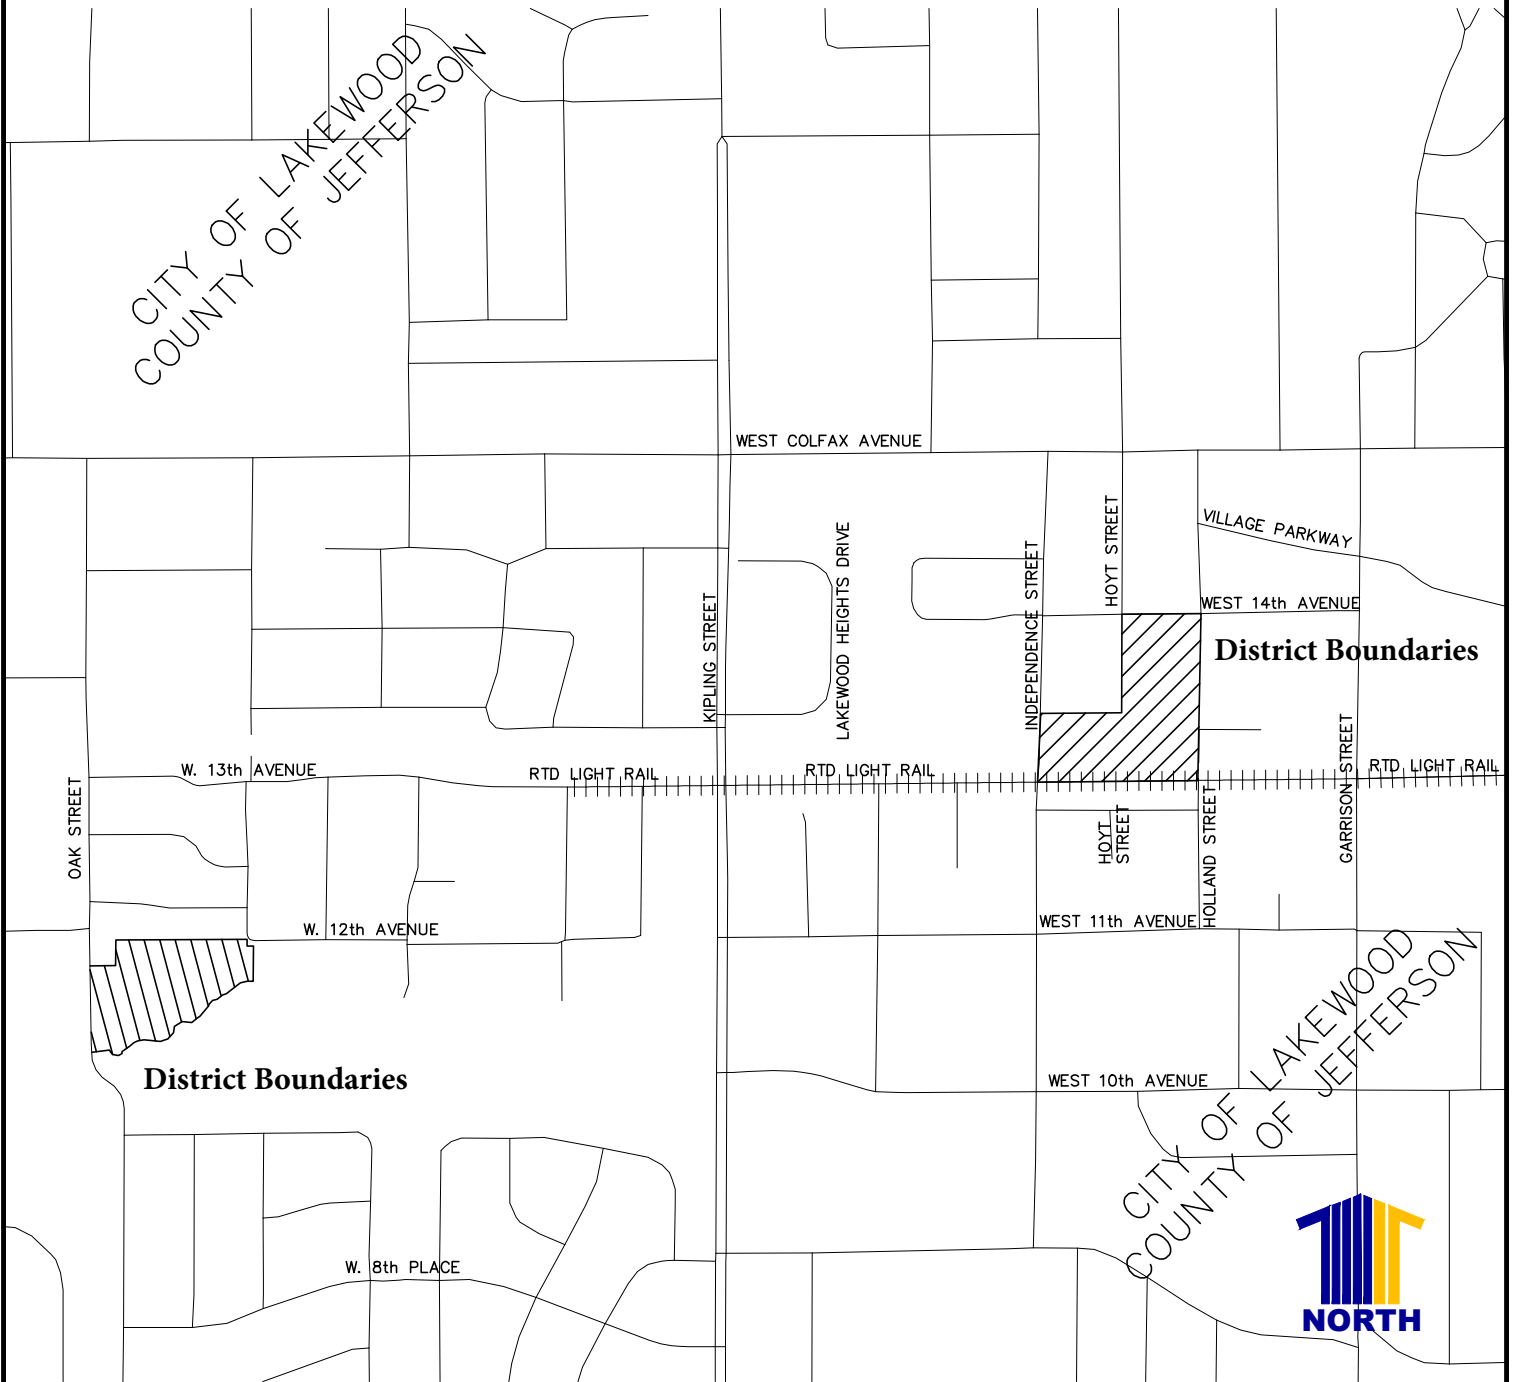

# BOUNDARY MAP

**District Boundaries**

**District Boundaries**

LGID 66794

## INDY OAK TOD METROPOLITAN DISTRICT

Sheet

Scale 1"=800'

Date

11/15/18